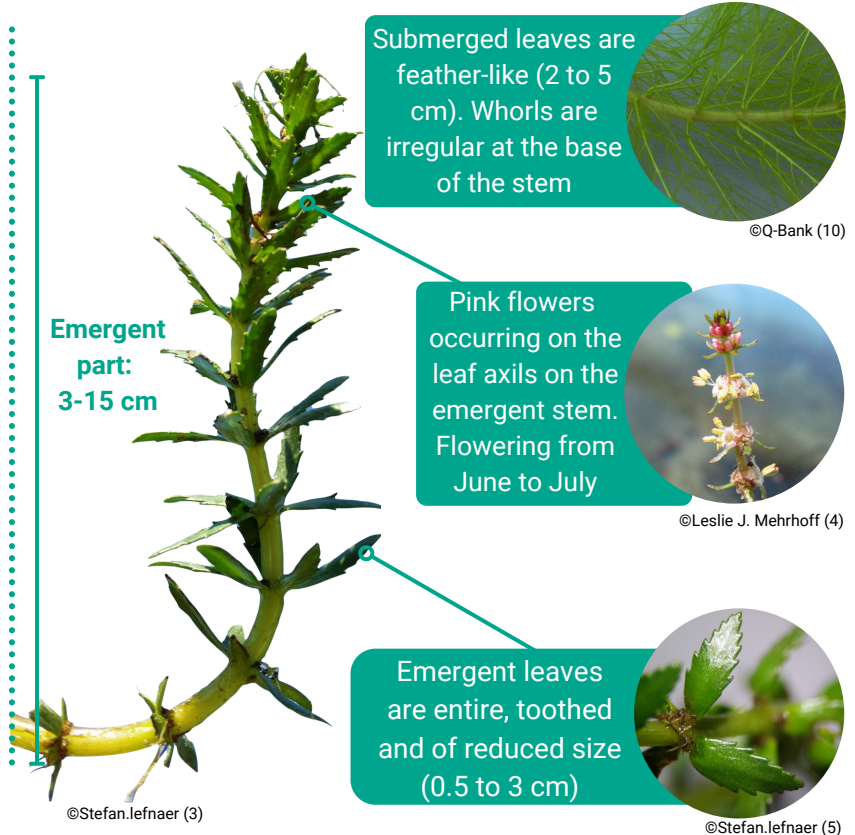

Emergent part:
3-15 cm

Submerged leaves are feather-like (2 to 5 cm). Whorls are irregular at the base of the stem

©Q-Bank (10)

Pink flowers occurring on the leaf axils on the emergent stem. Flowering from June to July

©Leslie J. Mehrhoff (4)

Emergent leaves are entire, toothed and of reduced size (0.5 to 3 cm)

©Stefan.lefnaer (5)

Not to be confused with

©Miguel Porto (6)

Myriophyllum spp. - Native

- Entirely submerged plant
- Leaves divided into 3 to 14 leaflet pairs
- Internodes of the same length as leaves or of half of the leaf length

Hippuris vulgaris - Native

- Entire leaves in whorls of 6 to 12
- Stem emerging up to 30 cm above the surface
- Looks like miniature Christmas trees

©Christian Fischer (7)

©Stefan.lefnaer (8)

Ceratophyllum spp. - Native

- Whorled leaves
- "Fork-shaped" leaves

© LIFE RIPARIAS. Licence CC-BY-NC